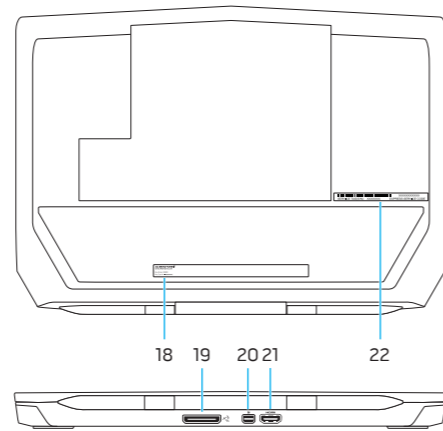

# Features

Fitur | Компоненты | الميزات

1. Right microphone
2. Camera-status light
3. Camera
4. Left microphone
5. Caps-lock status light
6. Wireless-status light
7. Hard-drive activity light
8. Power-adaptor port
9. Security-cable slot
10. USB 3.0 port with PowerShare
11. Microphone port
12. Headset port
13. Touchpad
14. Backlit keyboard
15. USB 3.0 ports (2)
16. Network port
17. Power button
18. Regulatory label
19. External Graphics Port
20. Mini DisplayPort
21. HDMI port
22. Service Tag label